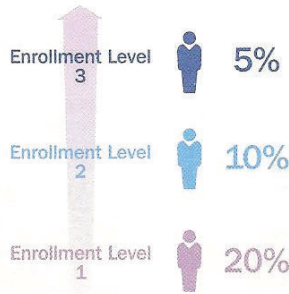

Price: **Retail / Wholesale**

COMPENSATION PLAN MADE SIMPLE

Fast Start Bonus (Paid Weekly)
Paid on New Enrollee volume for their first 60 days. Enroller must be on 100 PV autopship to participate.

Power of 3™ Team Bonus (Paid Monthly)
See Power of 3 details page for complete description and requirements.