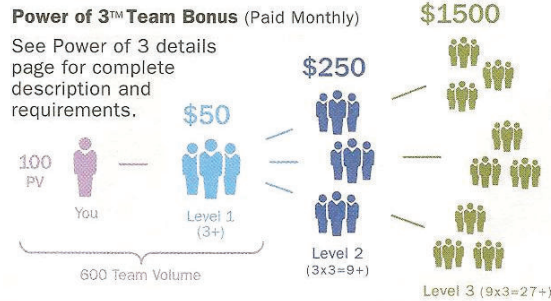

Price: **Retail / Wholesale**

COMPENSATION PLAN MADE SIMPLE

Fast Start Bonus (Paid Weekly)
Paid on New Enrollee volume for their first 60 days. Enroller must be on 100 PV autopship to participate.

Power of 3™ Team Bonus (Paid Monthly)
See Power of 3 details page for complete description and requirements.